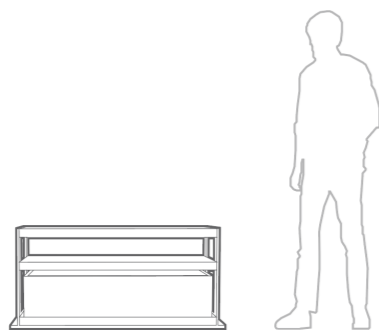

CABINET:

BARTE Low cabinet

Exotic wood with glossy varnish - L : 1170 - W : 550 - H : 540 mm