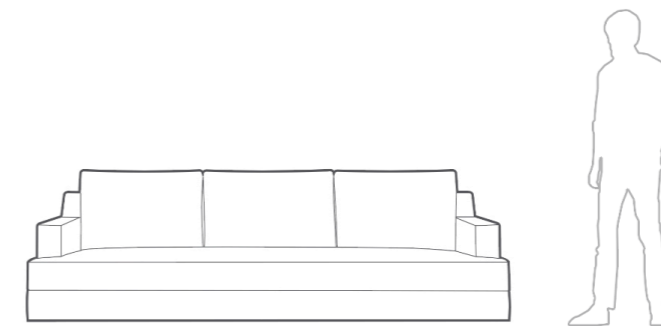

MARC Sofa

Structure in leather and seat in linen - L : 2700 - W : 960 - H : 680 - 850 mm