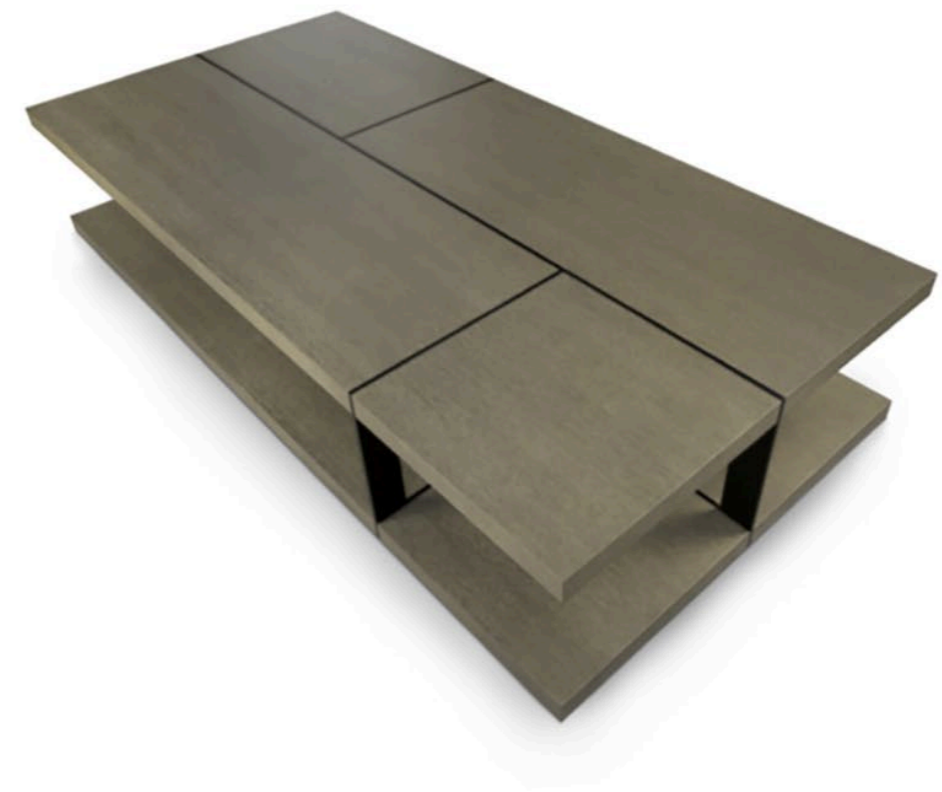

Low table AMONDRIAN

Oak tinted and black metal