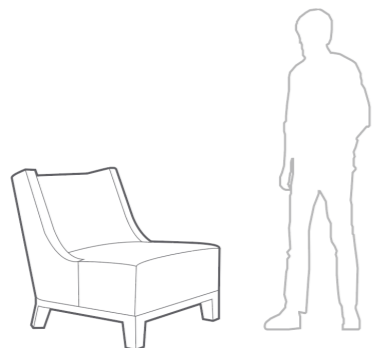

SEATS – CHAIRS

ELI Chair

Brushed oak structure and leather seat - L : 560 - W : 450 - H : 860 mm

SEATS – SOFA

IGLOO Sofa

Linen & wool - L : 1880 - W : 1070 - H : 740 mm

SEATS – FIRESIDE CHAIR

CARLE Fireside chair