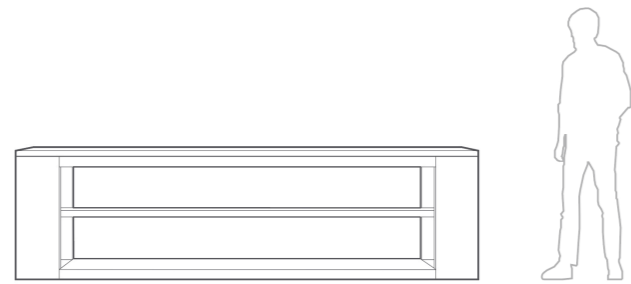

ARCHE Console

Sycamore tinted with glossy varnished & black metal - L : 2600 - W : 360 - H : 680 mm

MAJONG Console

Walnut with glossy varnished - L : 2500 - W : 550 - H : 750 mm

TABLES & CONSOLES - LOW TABLES

BARTHE Console

Exotic wood with glossy varnish - L : 2260 - W : 550 - H : 540 mm

ALIE Low table

Exotic wood with glossy varnished - L : 1900 - W : 1200 - H : 380 mm

CORNIAC Console

Tinted brushed cedar and lacquer - L : 3000 - W : 440 - H : 830 mm