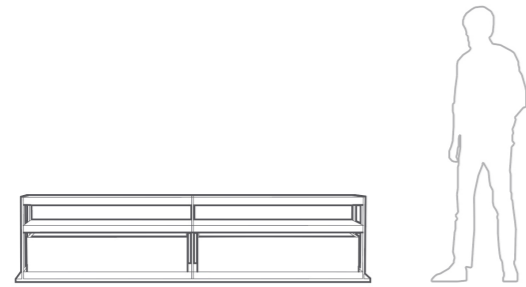

ARCHE Console

Sycamore tinted with glossy varnished & black metal - L : 2600 - W : 360 - H : 680 mm

MAJONG Console

Walnut with glossy varnished - L : 2500 - W : 550 - H : 750 mm

TABLES & CONSOLES - LOW TABLES

BARTHE Console

Exotic wood with glossy varnish - L : 2260 - W : 550 - H : 540 mm

ALIE Low table

Exotic wood with glossy varnished - L : 1900 - W : 1200 - H : 380 mm

CORNIAC Console

Tinted brushed cedar and lacquer - L : 3000 - W : 440 - H : 830 mm