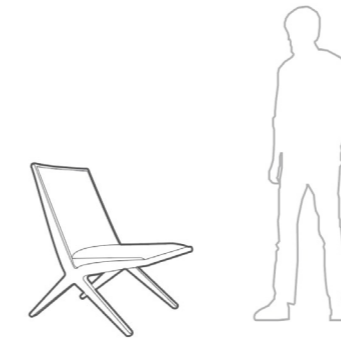

MIRROR:

ESCAL Mirror

Patina with gloss varnish - L : 2600 - W : 1000 - H : 60 mm

VERSO Mirror

Tinted Walnut with glossy varnish - L : 2700 - W : 1000 - H : 45 mm

SEATS – ARMCHAIRS

ARTHUR Armchair

Linen - L : 940 - W : 900 - H : 710 mm

ELI Armchair

Brushed oak structure and leather seat - L : 580 - W : 450 - H : 860

MACÉ Armchair

Linen - L : 1080 - W : 860 - H : 700 mm

SEATS – BENCHES

ANATOLE Bench

Black oak - L : 2115 - W : 450 - H : 440 mm

Fireside chair JO

Wood and leather - L : 830 - W : 630 - H : 885 mm

DUC Bench

Bronze and leather - L : 1600 - W : 380 - H : 450 mm

KAYA Fireside chair

Walnut structure without fabric - L : 760 - W : 680 - H : 860 mm