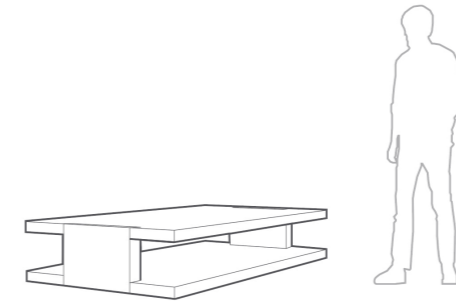

ARCHE Console

Sycamore tinted with glossy varnished & black metal - L : 2600 - W : 360 - H : 680 mm

MAJONG Console

Walnut with glossy varnished - L : 2500 - W : 550 - H : 750 mm

TABLES & CONSOLES - LOW TABLES

BARTHE Console

Exotic wood with glossy varnish - L : 2260 - W : 550 - H : 540 mm

ALIE Low table

Exotic wood with glossy varnished - L : 1900 - W : 1200 - H : 380 mm

CORNIAC Console

Tinted brushed cedar and lacquer - L : 3000 - W : 440 - H : 830 mm