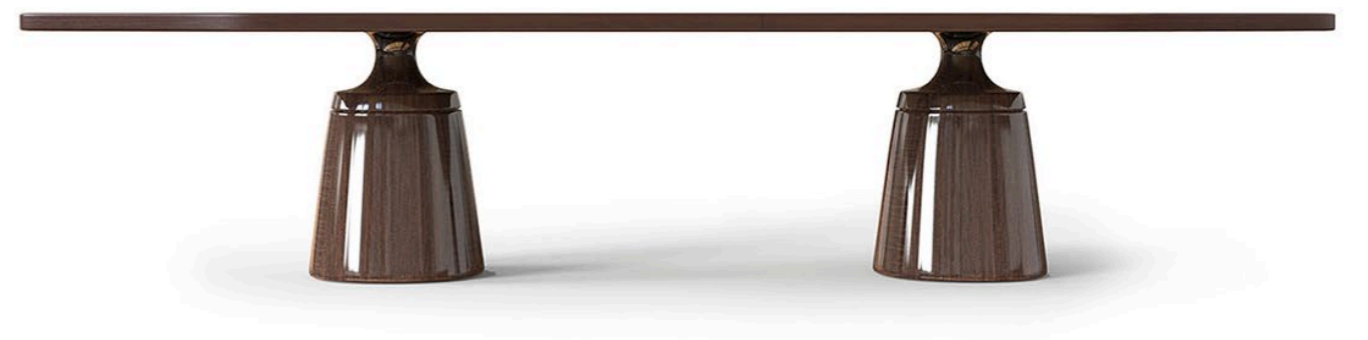

Footstool LENCRE
Brushed oak and lacquer

Footstool TROMBONE

Black patinated bronze

Console ARCHE

Walnut with glossy varnish and black metal

Console CORNIAC

Cedar brushed tinted and glossy lacquer top

Console FLY

Black patinated bronze + lava stone on top

Low table AMONDRIAN

Oak tinted and black metal

Low table ETRUSQUE

Black patinated brass + tulle

Side table ALEX
Walnut and black metal

Table FACELLE

Brushed oak - top oak or shiny elm

Table MIRA
Exotic wood and black metal

Table NYMPHEA 1
Walnut with glossy varnish

Floor lamp ATOL

Black patinated brass and paper shade

Suspension EMU

Black patinated brass

CABINETS – LIBRARY

ALTO Book case