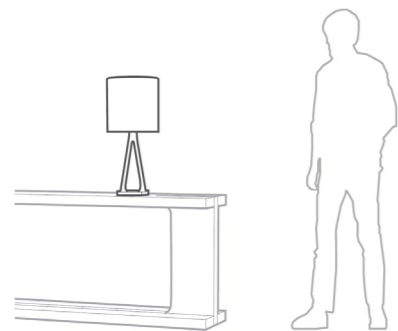

SUCK Floor lamp

Black patinated bronze - L : 400 - W : 250 - H : 1685 mm

LIGHTS - LAMPS

ETO Lamp

Black patinated bronze - L : 170 - W : 150 - H : 450 - 790 mm

PASSAGE Lamp

Black patinated bronze - Ø 285 - H : 700 mm