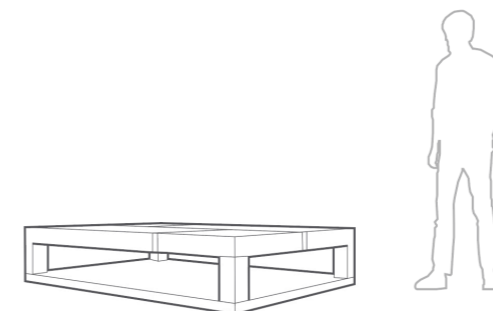

ETA Low table

Black oak and leather - L : 2000 - W : 1200 - H : 380 mm