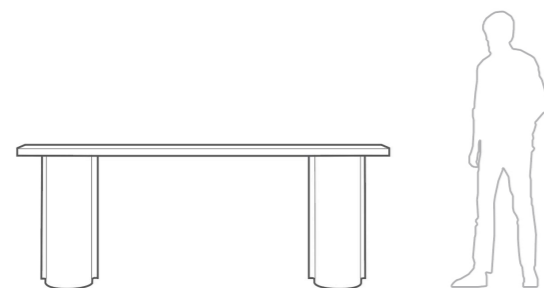

FLY Console

Black patinated bronze & lava stone - L : 2420 - W : 380 - H : 880 mm