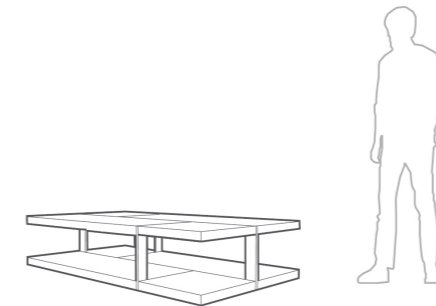

BARTHE Console

Exotic wood with glossy varnish - L : 2260 - W : 550 - H : 540 mm

ALIE Low table

Exotic wood with glossy varnished - L : 1900 - W : 1200 - H : 380 mm

CORNIAC Console

Tinted brushed cedar and lacquer - L : 3000 - W : 440 - H : 830 mm