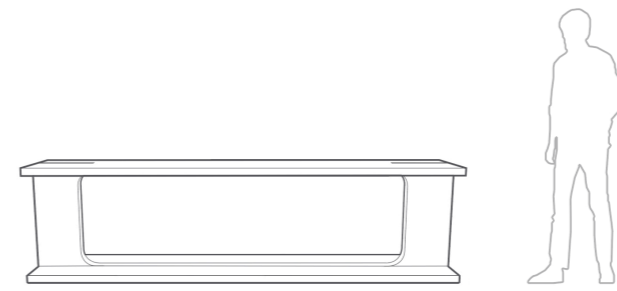

MAJONG Console

Walnut with glossy varnished - L : 2500 - W : 550 - H : 750 mm

TABLES & CONSOLES - LOW TABLES