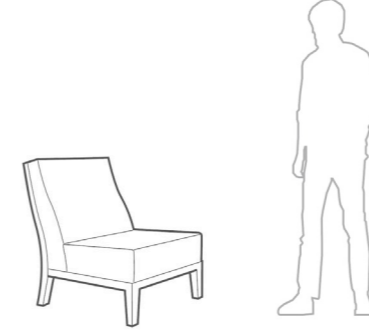

MIRROR:

ESCAL Mirror

Patina with gloss varnish - L : 2600 - W : 1000 - H : 60 mm

VERSO Mirror

Tinted Walnut with glossy varnish - L : 2700 - W : 1000 - H : 45 mm

SEATS – ARMCHAIRS

ARTHUR Armchair

Linen - L : 940 - W : 900 - H : 710 mm

ELI Armchair

Brushed oak structure and leather seat - L : 580 - W : 450 - H : 860

MACÉ Armchair

Linen - L : 1080 - W : 860 - H : 700 mm

SEATS – BENCHES

ANATOLE Bench

Black oak - L : 2115 - W : 450 - H : 440 mm