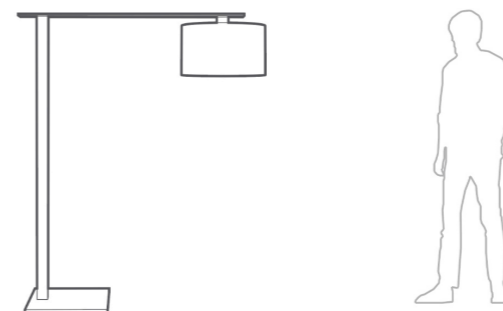

LIGHTS - FLOOR LAMPS

ATOL Floor lamp

Patinated brass - L : 1415 - W : 460 - H : 1700 mm