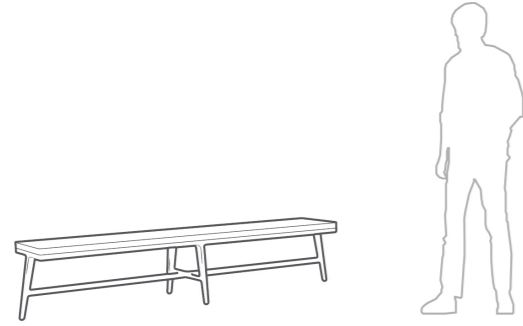

MIRROR:

ESCAL Mirror

Patina with gloss varnish - L : 2600 - W : 1000 - H : 60 mm

VERSO Mirror

Tinted Walnut with glossy varnish - L : 2700 - W : 1000 - H : 45 mm

SEATS – ARMCHAIRS

ARTHUR Armchair

Linen - L : 940 - W : 900 - H : 710 mm

ELI Armchair

Brushed oak structure and leather seat - L : 580 - W : 450 - H : 860

MACÉ Armchair

Linen - L : 1080 - W : 860 - H : 700 mm

SEATS – BENCHES

ANATOLE Bench

Black oak - L : 2115 - W : 450 - H : 440 mm