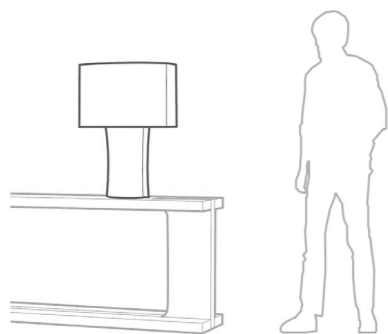

SUCK Floor lamp

Black patinated bronze - L : 400 - W : 250 - H : 1685 mm

LIGHTS - LAMPS

ETO Lamp

Black patinated bronze - L : 170 - W : 150 - H : 450 - 790 mm

PASSAGE Lamp

Black patinated bronze - Ø 285 - H : 700 mm