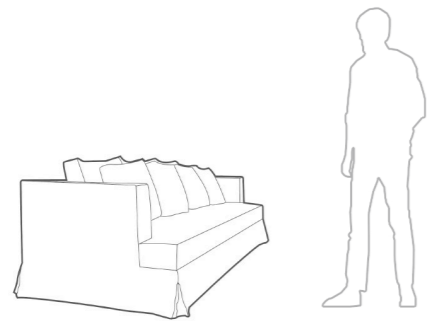

Fireside chair JO

Wood and leather - L : 830 - W : 630 - H : 885 mm

DUC Bench

Bronze and leather - L : 1600 - W : 380 - H : 450 mm

KAYA Fireside chair

Walnut structure without fabric - L : 760 - W : 680 - H : 860 mm

SEATS – CHAIRS

ELI Chair

Brushed oak structure and leather seat - L : 560 - W : 450 - H : 860 mm

SEATS – SOFA

IGLOO Sofa

Linen & wool - L : 1880 - W : 1070 - H : 740 mm

SEATS – FIRESIDE CHAIR

CARLE Fireside chair

Leather and wood - L : 870 - W : 740 - H : 810 mm

MARC Sofa

Structure in leather and seat in linen - L : 2700 - W : 960 - H : 680 - 850 mm

MEKI Sofa

Linen - L : 2800 - W : 1025 - H : 690 - 850 mm

PUR Sofa

Structure and cushions in linen leather armrest - 3 cushions
L : 2900 - 2700 - W : 1030 - H : 650 - 840 mm