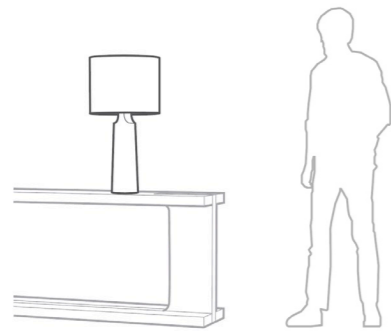

LIGHTS - LAMPS

ETO Lamp

Black patinated bronze - L : 170 - W : 150 - H : 450 - 790 mm