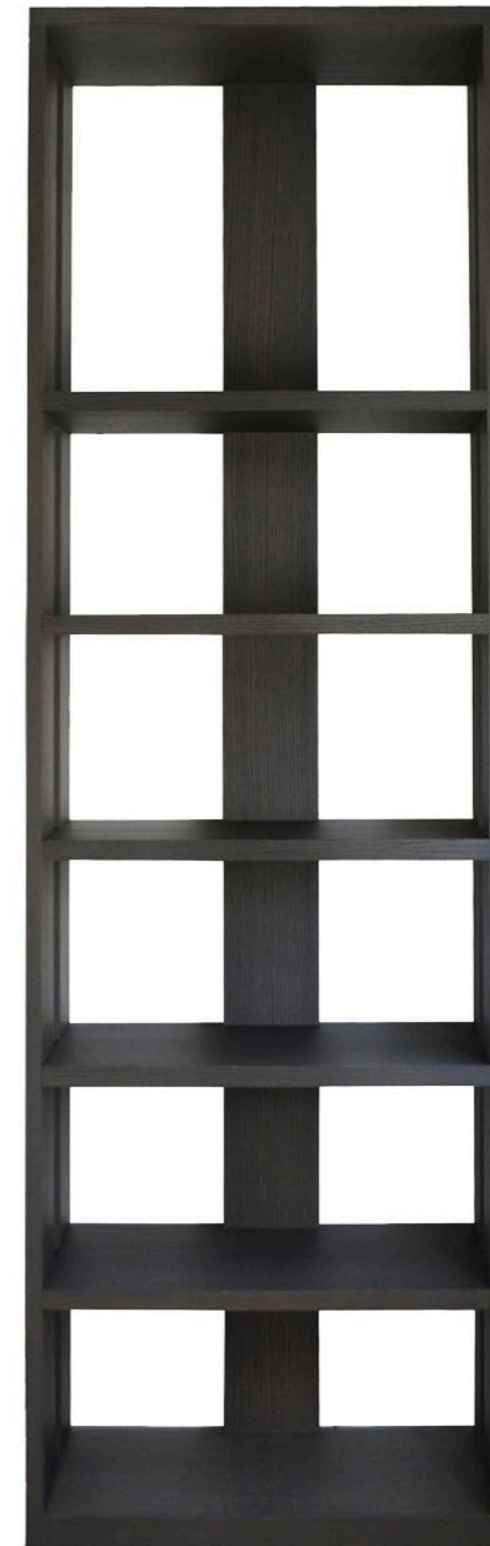

EDITION

E D I T I O N

N° 1

Book case ALTO

Oak tained

Bedside table BARTE
Exotic wood with glossy varnish

Mirror ESCAL

Patina with glossy mirror

Mirror VERSO

Walnut tinted with glossy varnish

Armchair ARTHUR

Linen

Armchair ELI
Brushed oak and leather

Bench ANATOLE

Aok tinted in black

Chair ELI

Footstool LENCRE
Brushed oak and lacquer

Footstool TROMBONE

Black patinated bronze

Console ARCHE

Walnut with glossy varnish and black metal

Console CORNIAC

Cedar brushed tinted and glossy lacquer top

Console FLY

Black patinated bronze + lava stone on top

Low table AMONDRIAN

Oak tinted and black metal

Low table ETRUSQUE

Black patinated brass + tulle

Side table ALEX
Walnut and black metal

Table FACELLE

Brushed oak - top oak or shiny elm