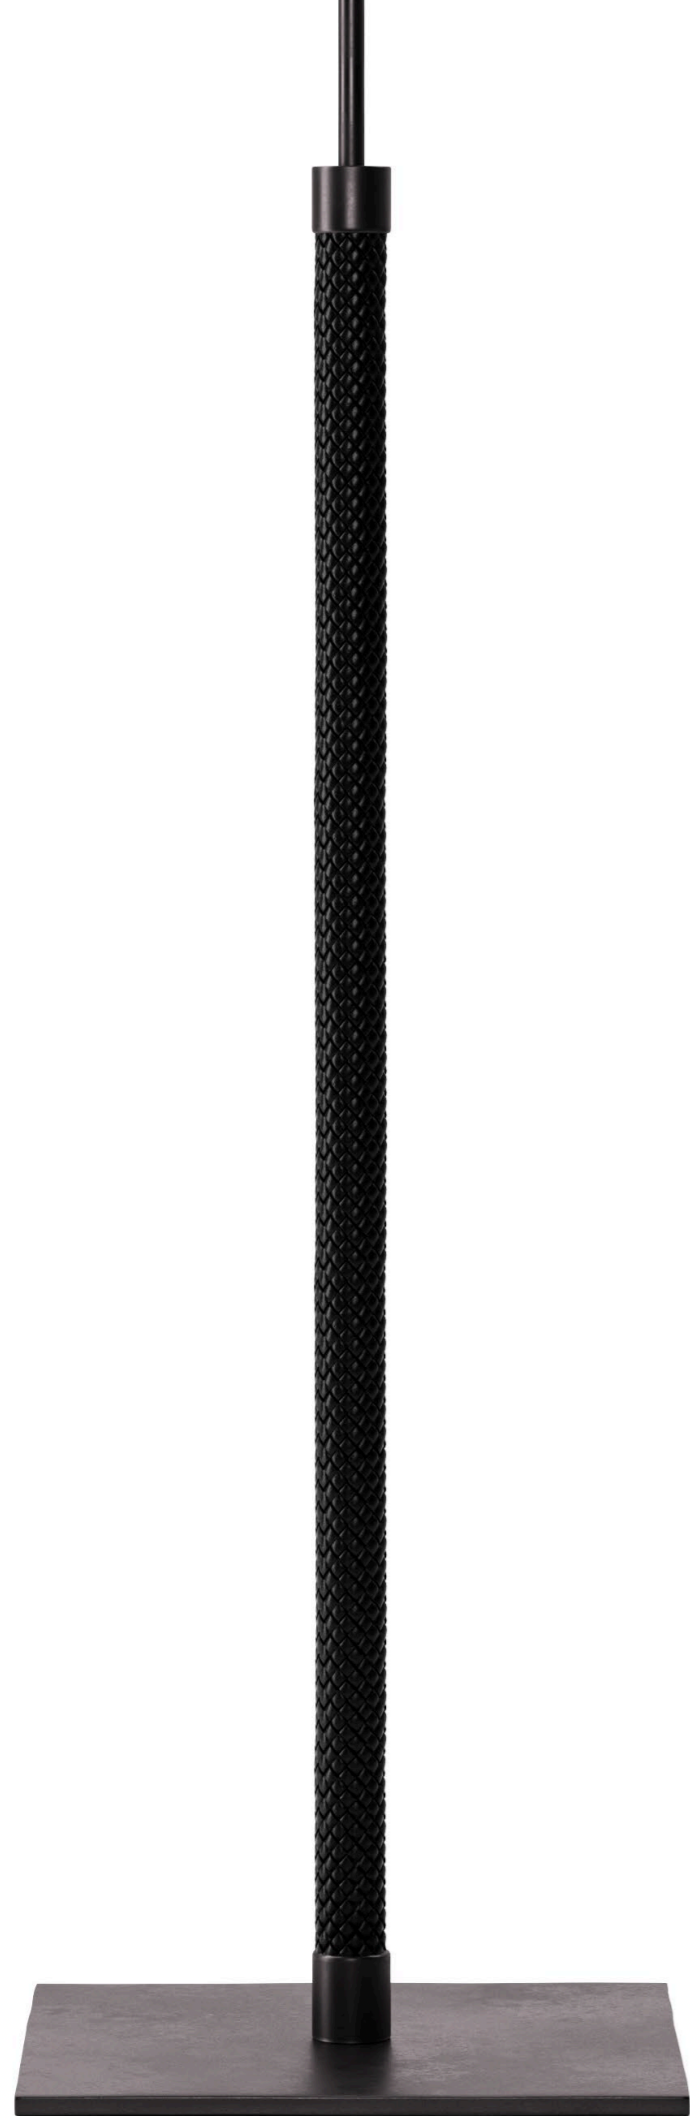

EDITION

N°2

Floor lamp HELENE

Interlaced leather, black painted metal and lampshade

FLOOR LAMP PASSAGE

Black patinated bronze and paper shade

**CABINETS - LOW CABINETS**

**ELAN low cabinet**

Tinted brushed wood and lacquer - L : 1340 - W : 550 - H : 550 mm

**DESK**

**FARELLE Desk**

Oak and patinated bronze base - L : 1800 - W : 650 - H : 740 mm

**SEATS - DAYBED**

**SALEM Daybed**

Patinated bronze and leather - L : 1500 - 1800 - W : 750 - H : 380 mm

### ROC Footstool

Patinated Bronze - L : 700 - W : 530 - H : 490 mm

### ASPEN Pedestal

Stone, lava stone or wood - Ø : 320 - H : 550 mm