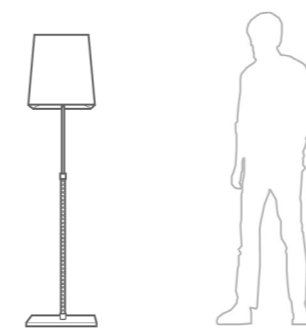

HELENE Floor lamp

Interlaced leather, black painted metal and lampshade - L : 300 - W : 300 - H : 1300 mm