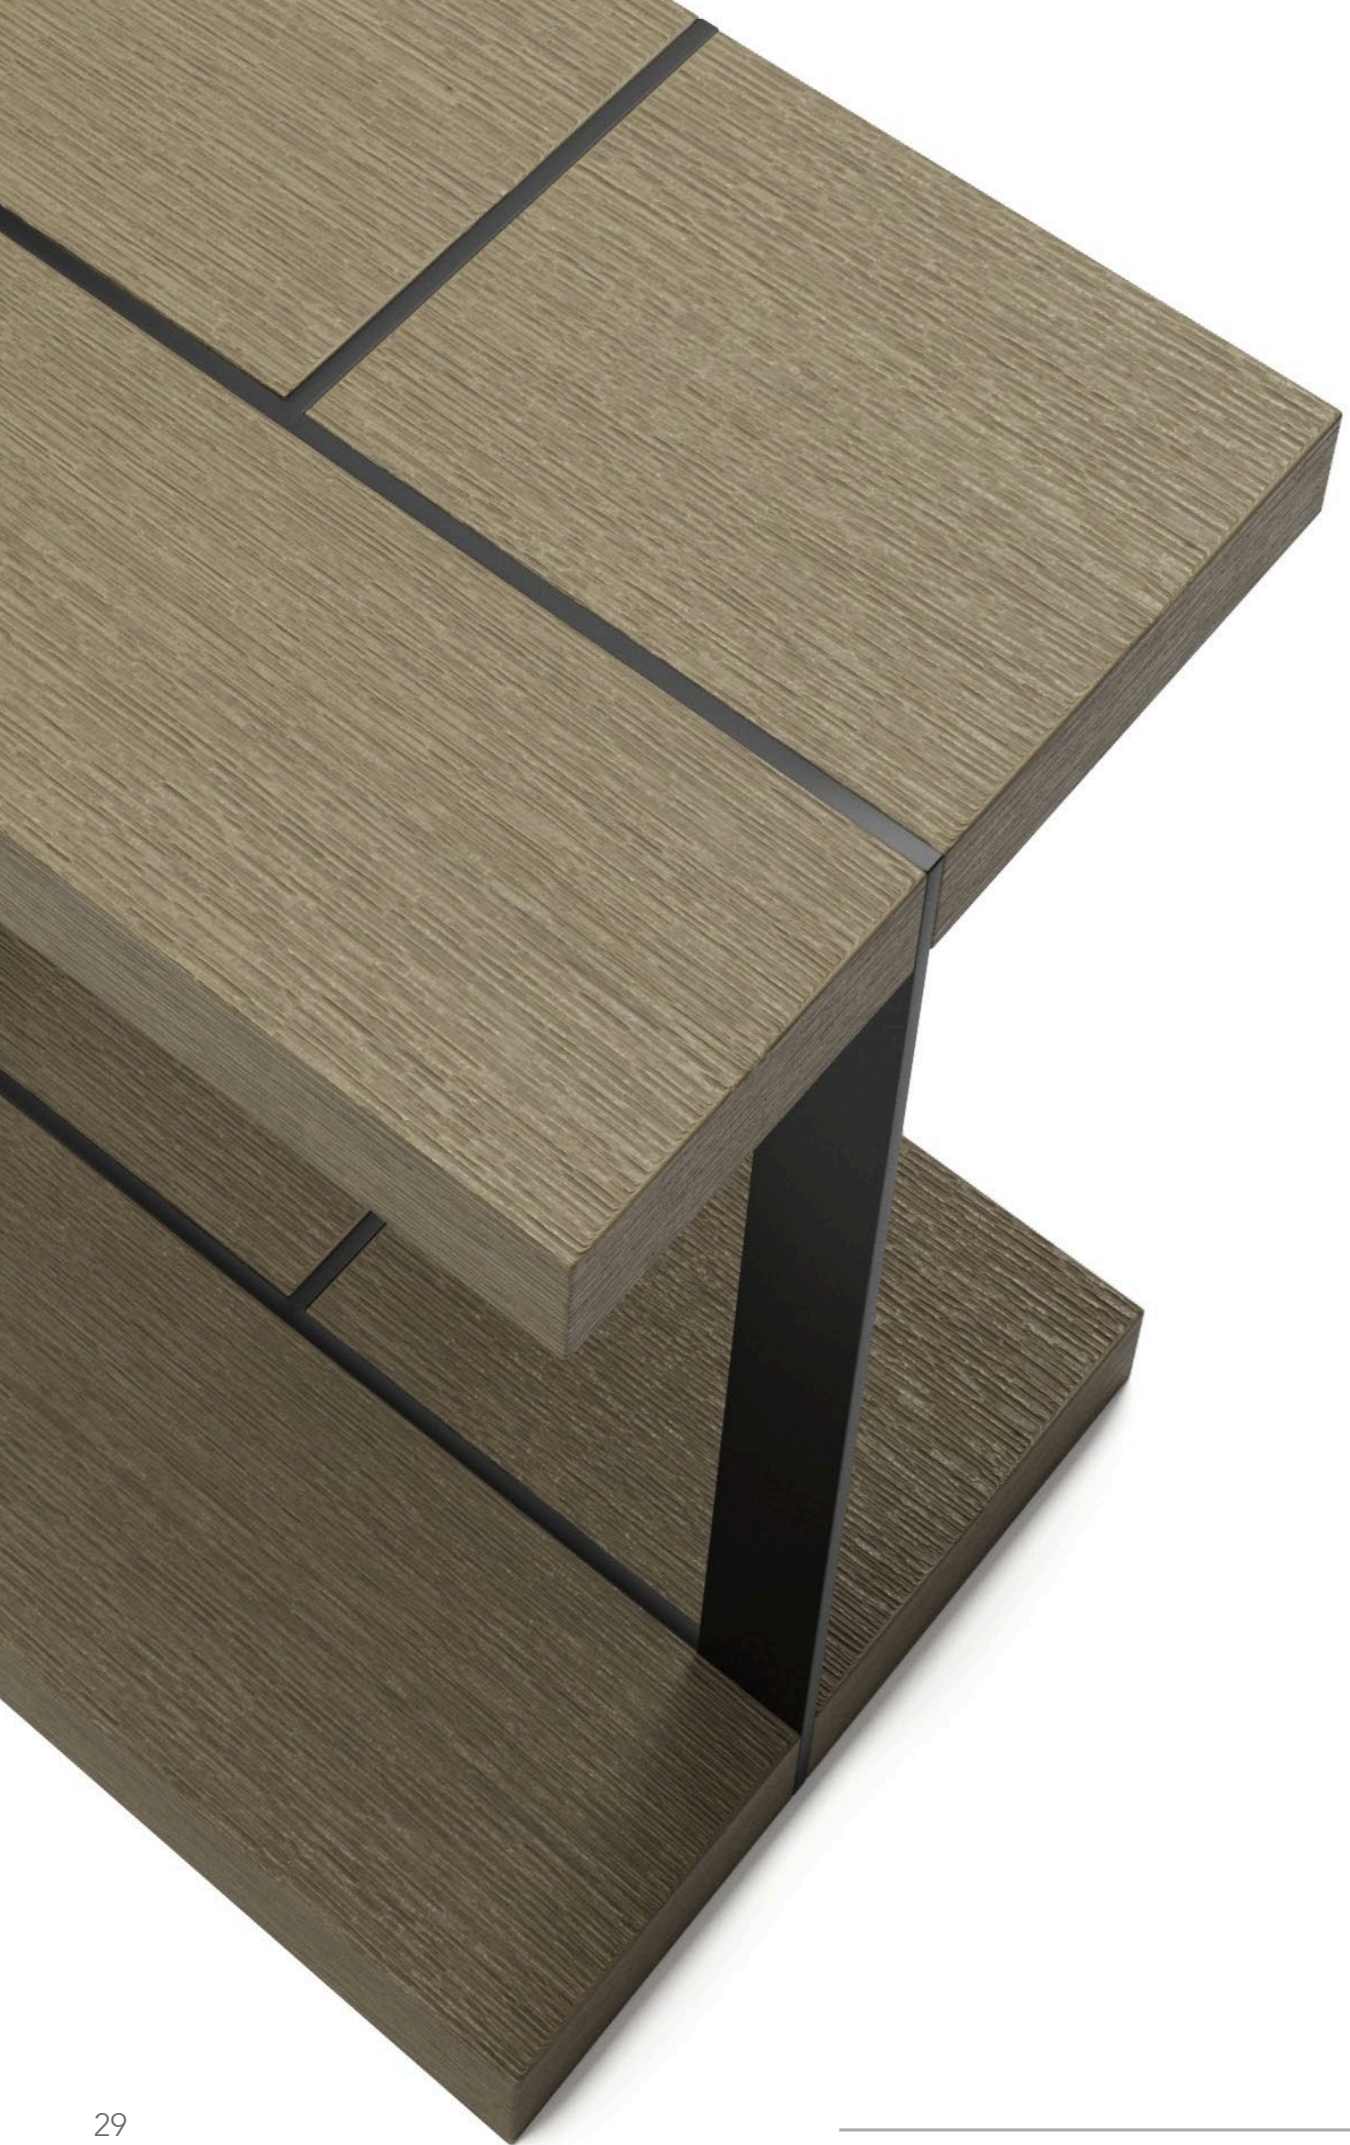

EDITION

N°2

Floor lamp HELENE

Interlaced leather, black painted metal and lampshade

FLOOR LAMP PASSAGE

Black patinated bronze and paper shade

**CABINETS - LOW CABINETS**

**ELAN low cabinet**

Tinted brushed wood and lacquer - L : 1340 - W : 550 - H : 550 mm

**DESK**

**FARELLE Desk**

Oak and patinated bronze base - L : 1800 - W : 650 - H : 740 mm

**SEATS - DAYBED**

**SALEM Daybed**

Patinated bronze and leather - L : 1500 - 1800 - W : 750 - H : 380 mm

### ROC Footstool

Patinated Bronze - L : 700 - W : 530 - H : 490 mm

### ASPEN Pedestal

Stone, lava stone or wood - Ø : 320 - H : 550 mm